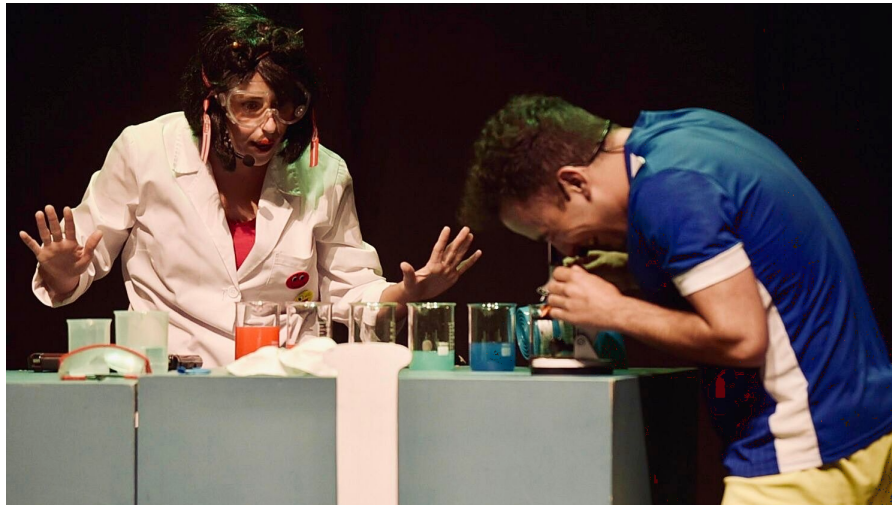

Image not found or type unknown

TEATRO INFANTIL / TEMPORADA 2024-25

Teatro Echegaray

infantil

Inicio venta 12/04/2024

Image not found or type unknown